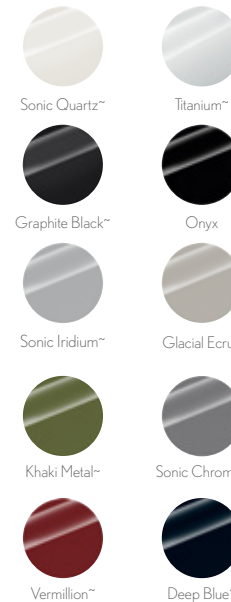

LEXUS RX CRAFTED EDITION

Enhanced luxury and striking elegance

In addition to Luxury grade features:

- Dark Exterior Accents
- 20" Crafted Edition Dark Chrome Alloy Wheels
- Front Door Courtesy Projector Lamps
- Colour Head-up Display
- Heated & Ventilating Front Seats¹
- Easy Access Driver Seat with Memory¹
- Moonroof (RX 350 models only)

ENGINE VARIANTS

A range of engine variants, suited to your driving needs

RX 300 – 2.0L Turbo Petrol Engine

- 4-cylinders delivering a silky smooth performance

RX 350 – 3.5L V6 Petrol Engine

- 8-speed transmission blending raw power and refinement

LUXURY

A standard suite of luxuries

- Blind Spot Monitor with Rear Cross Traffic Alert Brake
- Reversing Camera & Back Guide Monitor
- All-Speed Active Cruise Control
- Lexus Safety System +, including Lane Trace Assist (LTA) and Road Sign Assist (RSA)
- 12.3" Touchscreen with Lexus Remote Touch (LRT) Controller
- Apple CarPlay® and Android Auto™
- 12-Speaker Premium DVD Audio including Subwoofer, USB and AUX Inputs³
- Power Back Door with Kick Sensor
- Roof Rails
- Dual-Zone Lexus Climate Concierge
- Smart Entry and Start
- Rear Privacy Glass
- Wireless Phone Charger⁴

CRAFTED EDITION EXTERIOR COLOURS

INTERIOR TRIMS

ORNAMENTATION

¹ Feature is standard on RX 350 Luxury grade. Additional to RX 300 Crafted Edition.

² CarPlay® is a trademark of Apple, Inc. registered in the U.S. and other countries. Android Auto™ is a trademark of Google LLC.

³ Compatibility and functionality varies depending on device.

⁴ Only Qi-supported devices compatible. Refer to device manufacturer. May require additional purchase of accessory to support wireless charging.

[~] Paint featured is an optional extra at additional cost.

Lexus Australia reserves the right to vary or discontinue the current interior and exterior colours, trims and colour/trim/model combinations. Colours and trims displayed are a guide only and may vary from actual colours due to printing/display process. See your Lexus dealer to confirm availability when ordering your vehicle. Overseas models shown. Australian specifications & features may differ. See your Lexus dealer for details.